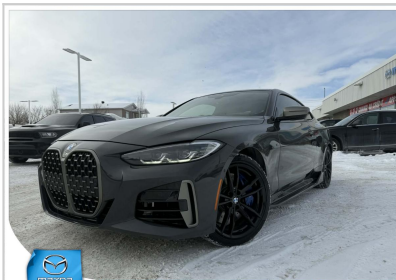

~~$44,990~~

$43,890

Mazda Drummondville

1295 Boul. St-Joseph
Drummondville, Centre-du-Québec
J2C 2E2

Sales:
819 477-5566

SPECIFICATIONS

• Make:	BMW	• Year:	2022
• Model:	4 Series	• Kilometers:	73,986 Km
• Style / Version:	Coupe	• Exterior color:	Grey
• Stock #:	P6300-MAZ	• Interior color:	Black
• Transmission:	Automatic	• Drive train:	All-wheel drive
• Engine:	V6 Cyl 3.0 L Litres	• VIN:	WBA13AR01NCH71500

OPTIONS

- Cruise Control
- Anti-Lock Braking System (ABS)
- Side Impact Airbags
- Electric Mirrors
- Leather Seats
- Memory Seats
- Limited Slip Differential
- Backup Camera
- Automatic Headlights
- Head Side Airbags
- Rear Trunk Access
- Push Button Start
- Tire Pressure Monitoring
- Bluetooth Integration
- Glass Sunroof
- Rear Climate Control
- Performance Tires
- Automatic Door Lock
- Apple CarPlay
- Rear Window Defroster
- Dual Shift Mode Transmission
- Power Steering
- Stability Control
- Remote Starter
- Power Windows
- Steering Wheel Audio Controls
- Adjustable Steering Wheel
- Alloy Wheels
- Retractable Mirrors
- Dual-Zone Climate Control
- Illuminated Driver's Side Vanity Mirror
- Smart Key
- Panoramic Sunroof
- Driver's Side Power Seat
- Automatic Climate Control
- Automatic Transmission - 8 Speed
- Passenger Airbag Sensor
- Auto-Dimming Rearview Mirror
- Turn Signal Mirrors
- Android Auto
- LED Headlamps
- Sunroof
- Driver Airbag
- Heated Mirrors
- Front Air Conditioning
- Heated Seats
- Rear Spoiler
- Satellite Radio
- Leather Steering Wheel
- All-Wheel Drive (AWD)
- Navigation System (GPS)
- Ambient Lighting Package
- Heated Front Seats
- Electric Passenger Seat
- Passenger Airbag
- Automatic Transmission
- Illuminated Passenger Vanity Mirror
- Blind Spot Monitor
- Heated Steering Wheel
- Rear Air Conditioning
- Memory Mirrors